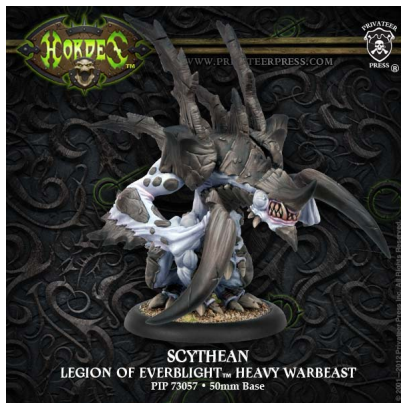

Legion: Carnivean/Ravagore/Scythean Heavy Warbeast Kit

Legion: Carnivean/Ravagore/Scythean Heavy Warbeast Kit Contains one unassembled unpainted plastic model.

Rating: Not Rated Yet

Price

Sales price \$31.99

Discount

[Ask a question about this product](#)

Manufacturer [Privateer Press](#)

Description

Legion: Carnivean/Ravagore/Scythean Heavy Warbeast Kit

Contains one unassembled unpainted plastic model.

The warlocks that serve the dragon Everblight can call upon a myriad of dragonspawn, each a perfect engine of draconic destruction. The Carnivean, an ancient and favored dragonspawn, shreds flesh, bone, and steel with its mighty claws and a shark-like maw. The Ravagore emulates its progenitor's fearsome breath by engulfing foes in gouts of blighted fire. Terrifying in its brutal simplicity, the sickle-armed Scythean is another ancient breed created to single-mindedly destroy any who oppose its master's will.

This box set contains three color stat cards and one multi-part heavy warbeast plastic model (PIP 73057). Included are all the components to assemble one of three heavy warbeast variants: Carnivean, Ravagore, or Scythean. A player may field any number of these heavy warbeasts in a Legion of Everblight army.